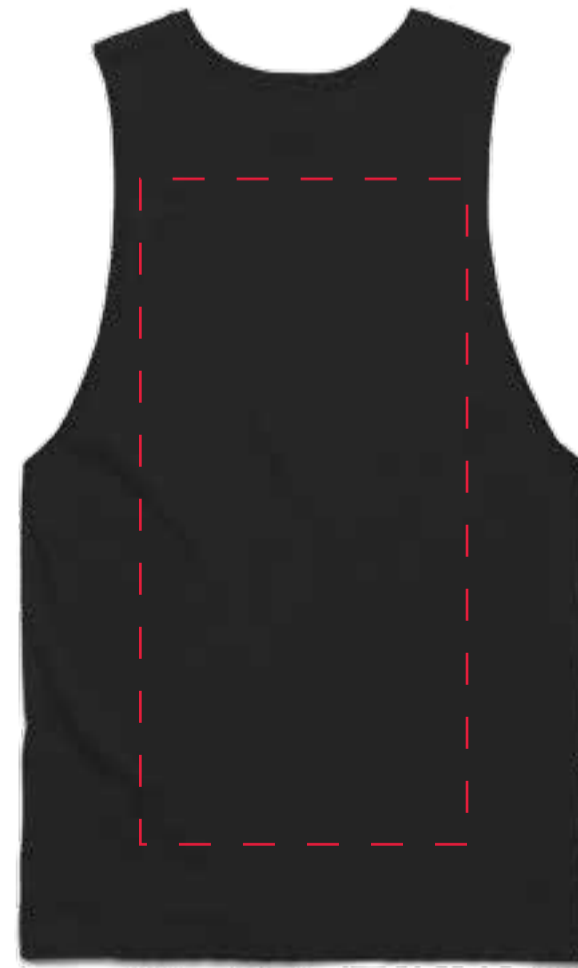

MAX PRINT AREA - 270mm W x 550mm H
AS COLOUR - BARNARD - WHITE
MOCK UP ON SIZE MEDIUM

MAX PRINT AREA - 270mm W x 550mm H
AS COLOUR - BARNARD - WHITE
MOCK UP ON SIZE MEDIUM

MAX PRINT AREA - 270mm W x 550mm H
AS COLOUR - BARNARD - BLACK
MOCK UP ON SIZE MEDIUM

MAX PRINT AREA - 270mm W x 550mm H
AS COLOUR - BARNARD - BLACK
MOCK UP ON SIZE MEDIUM