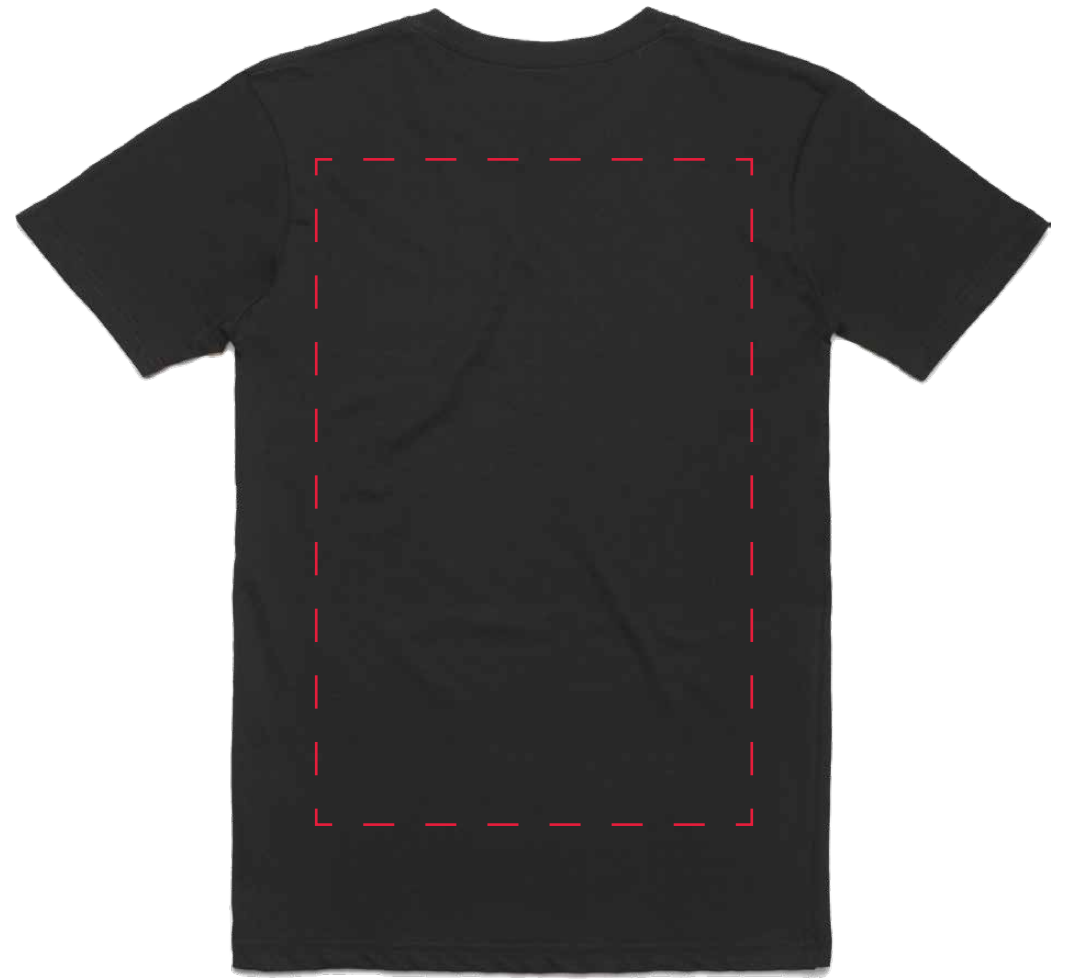

MAX PRINT AREA - 360mm W x 550mm H
AS COLOUR - STAPLE - WHITE
MOCK UP ON SIZE MEDIUM

MAX PRINT AREA - 360mm W x 550mm H
AS COLOUR - STAPLE - WHITE
MOCK UP ON SIZE MEDIUM

MAX PRINT AREA - 360mm W x 550mm H
AS COLOUR - STAPLE - BLACK
MOCK UP ON SIZE MEDIUM

MAX PRINT AREA - 360mm W x 550mm H
AS COLOUR - STAPLE - BLACK
MOCK UP ON SIZE MEDIUM