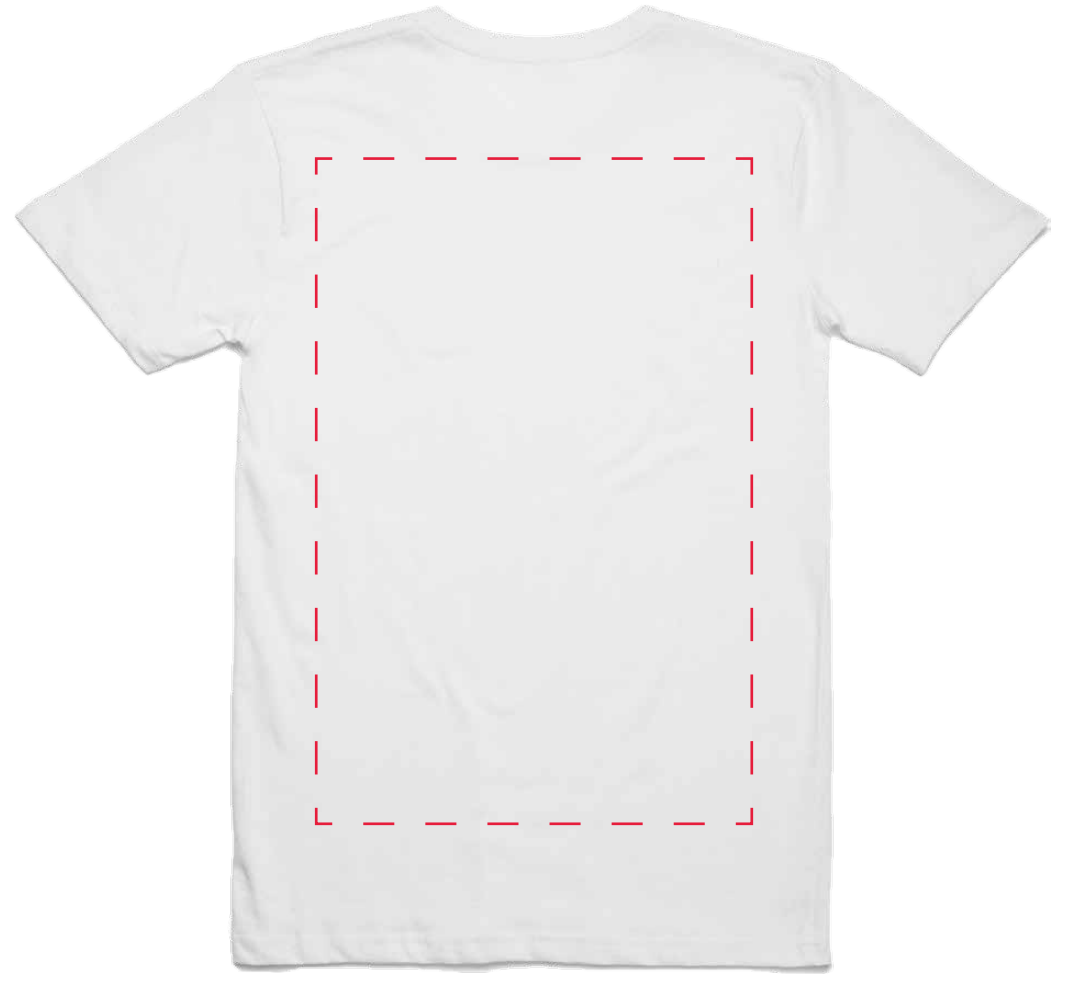

MAX PRINT AREA - 360mm W x 550mm H
AS COLOUR - STAPLE - WHITE
MOCK UP ON SIZE MEDIUM

MAX PRINT AREA - 360mm W x 550mm H
AS COLOUR - STAPLE - WHITE
MOCK UP ON SIZE MEDIUM

MAX PRINT AREA - 360mm W x 550mm H
AS COLOUR - STAPLE - BLACK
MOCK UP ON SIZE MEDIUM

MAX PRINT AREA - 360mm W x 550mm H
AS COLOUR - STAPLE - BLACK
MOCK UP ON SIZE MEDIUM