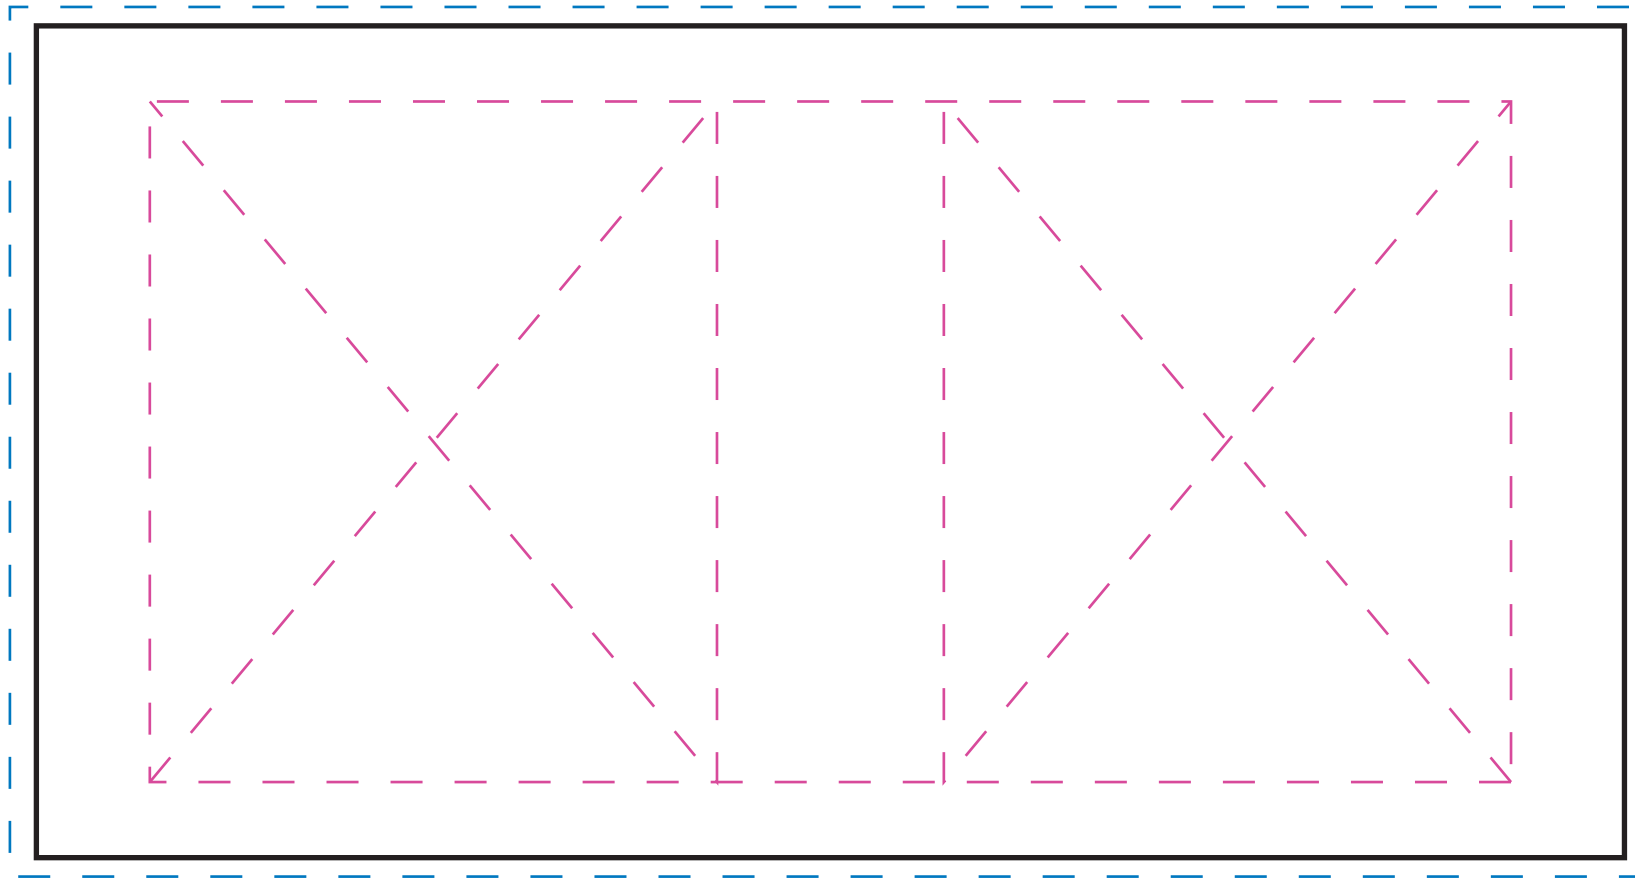

Can / Stubby Holder - 210mm x 110mm

Maximum print area ; 180 x 90 mm  
[Full colour background 217 x 115mm]

Blue Keyline is dye sublimation bleed area which is 217mm by 115mm

Black Keyline is finished product size which is 210mm by 110mm

Pink Keyline is where you should keep all important and relevant information ie: logos, text, images